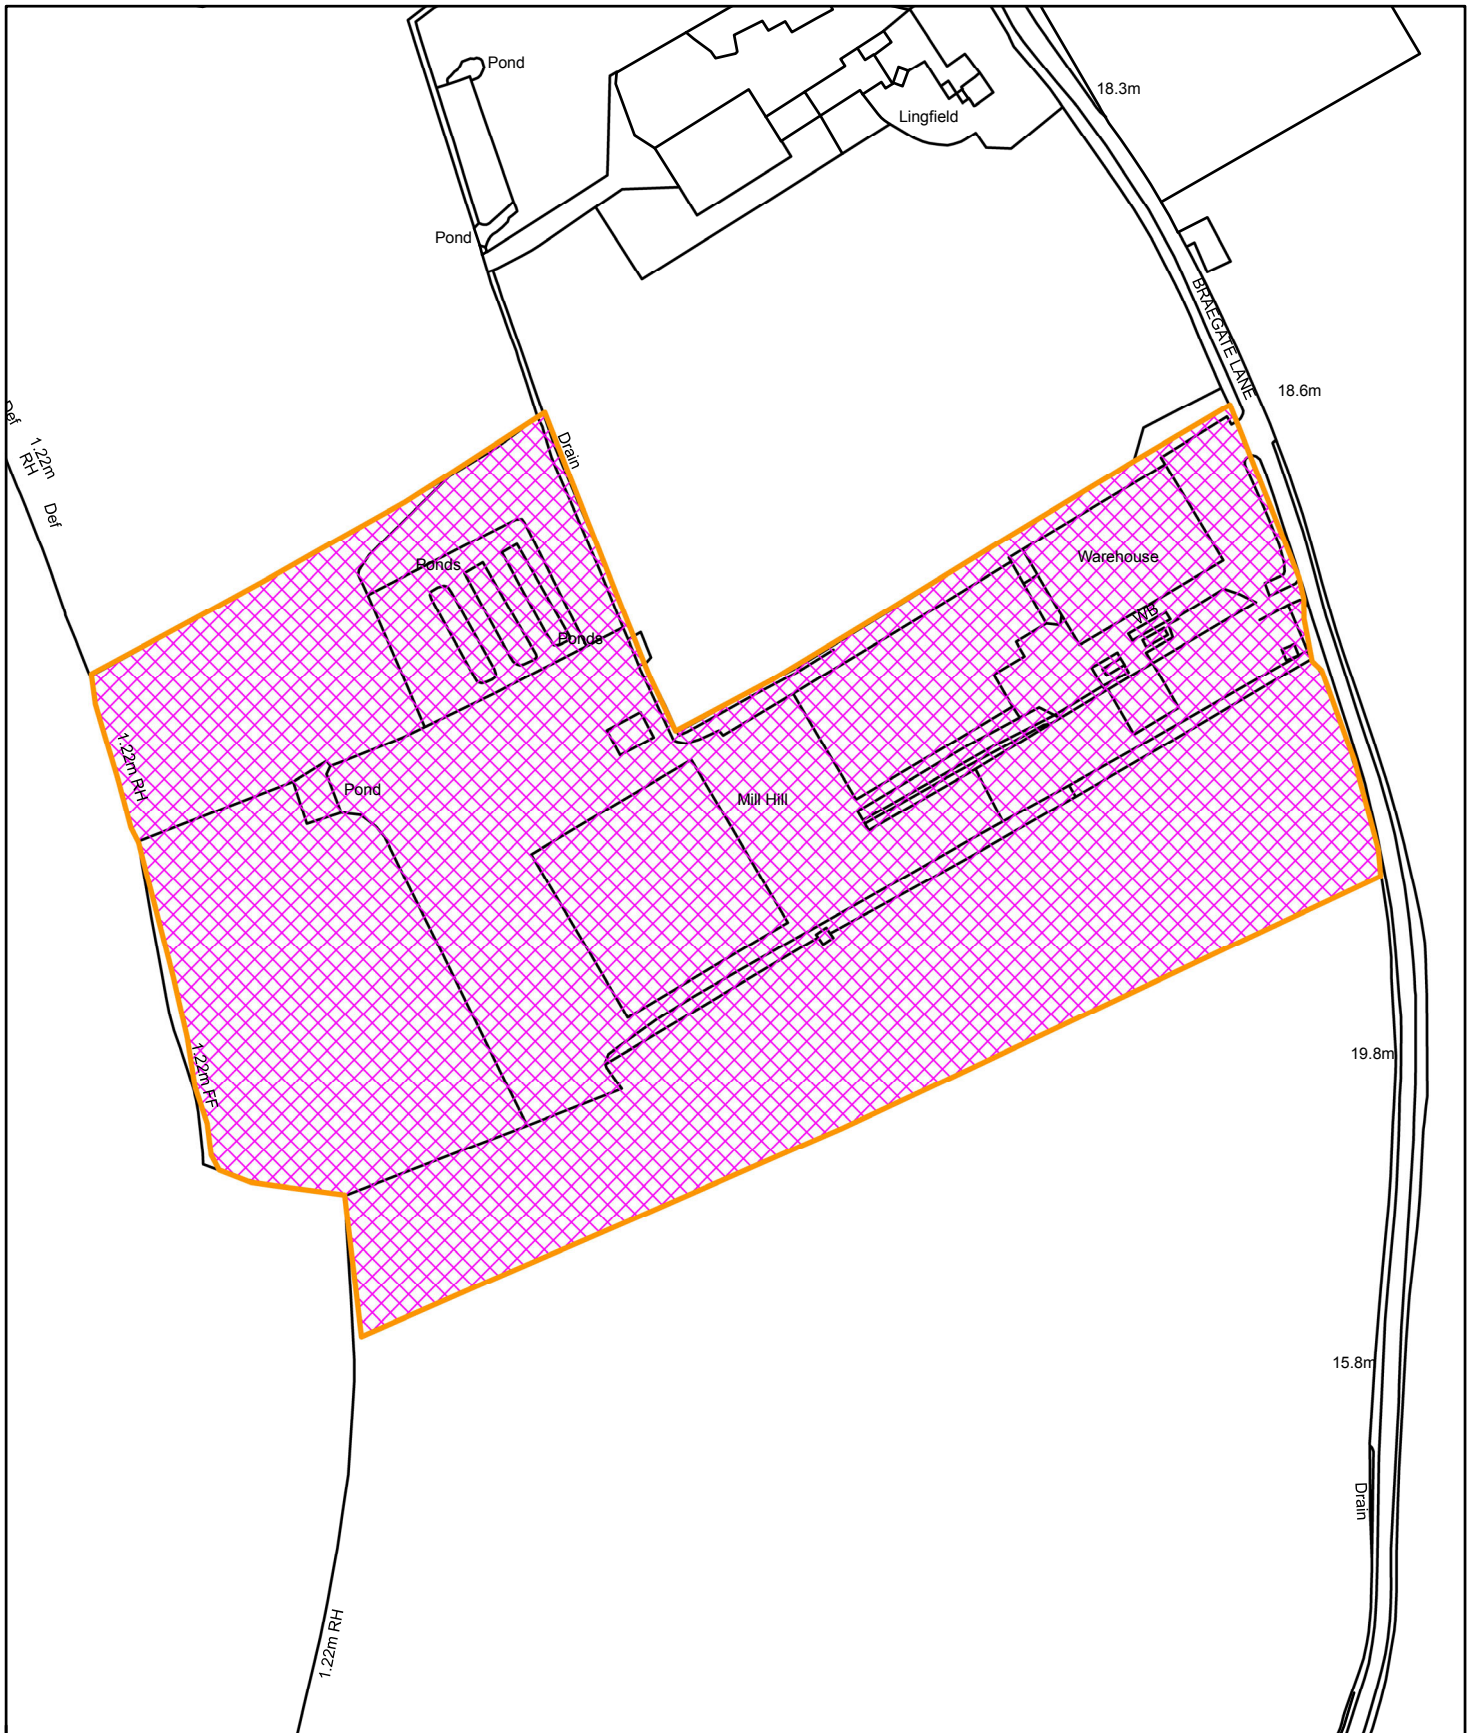

Ibbotsons, Mill Hill, Braegate Lane, Colton  
2019/0559/FULM

Reproduced from the Ordnance Survey mapping with the permission of Her Majesty's Stationary Office. Unauthorised reproduction infringes Crown Copyright and may lead to prosecution or civil proceedings © Crown Copyright  
Selby District Council Licence No. 100018656  
This copy has been produced specifically for Planning and Building Control purposes only.  
No further copies may be made.

1:2,500